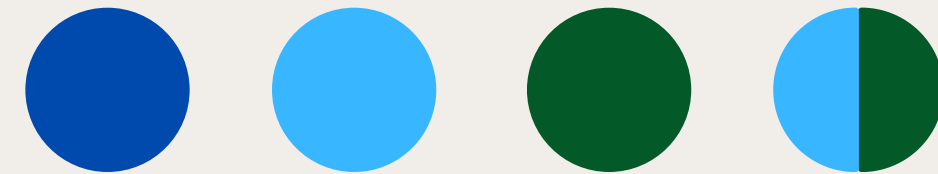

THE RAINBOW FLOSS

No more dull and boring floss... Our Orthofloss is just like an artist's color palette, see for yourself!

The threader needle: green, blue, light blue or a mix of the two!
Not a clue? We have got a marker in the middle for you!

THREAD COLORS AVAILABILITY:

And what about the spongy part? Do you like one color? Do you like two colors? Recycled material? Anything you like, we are at your service!