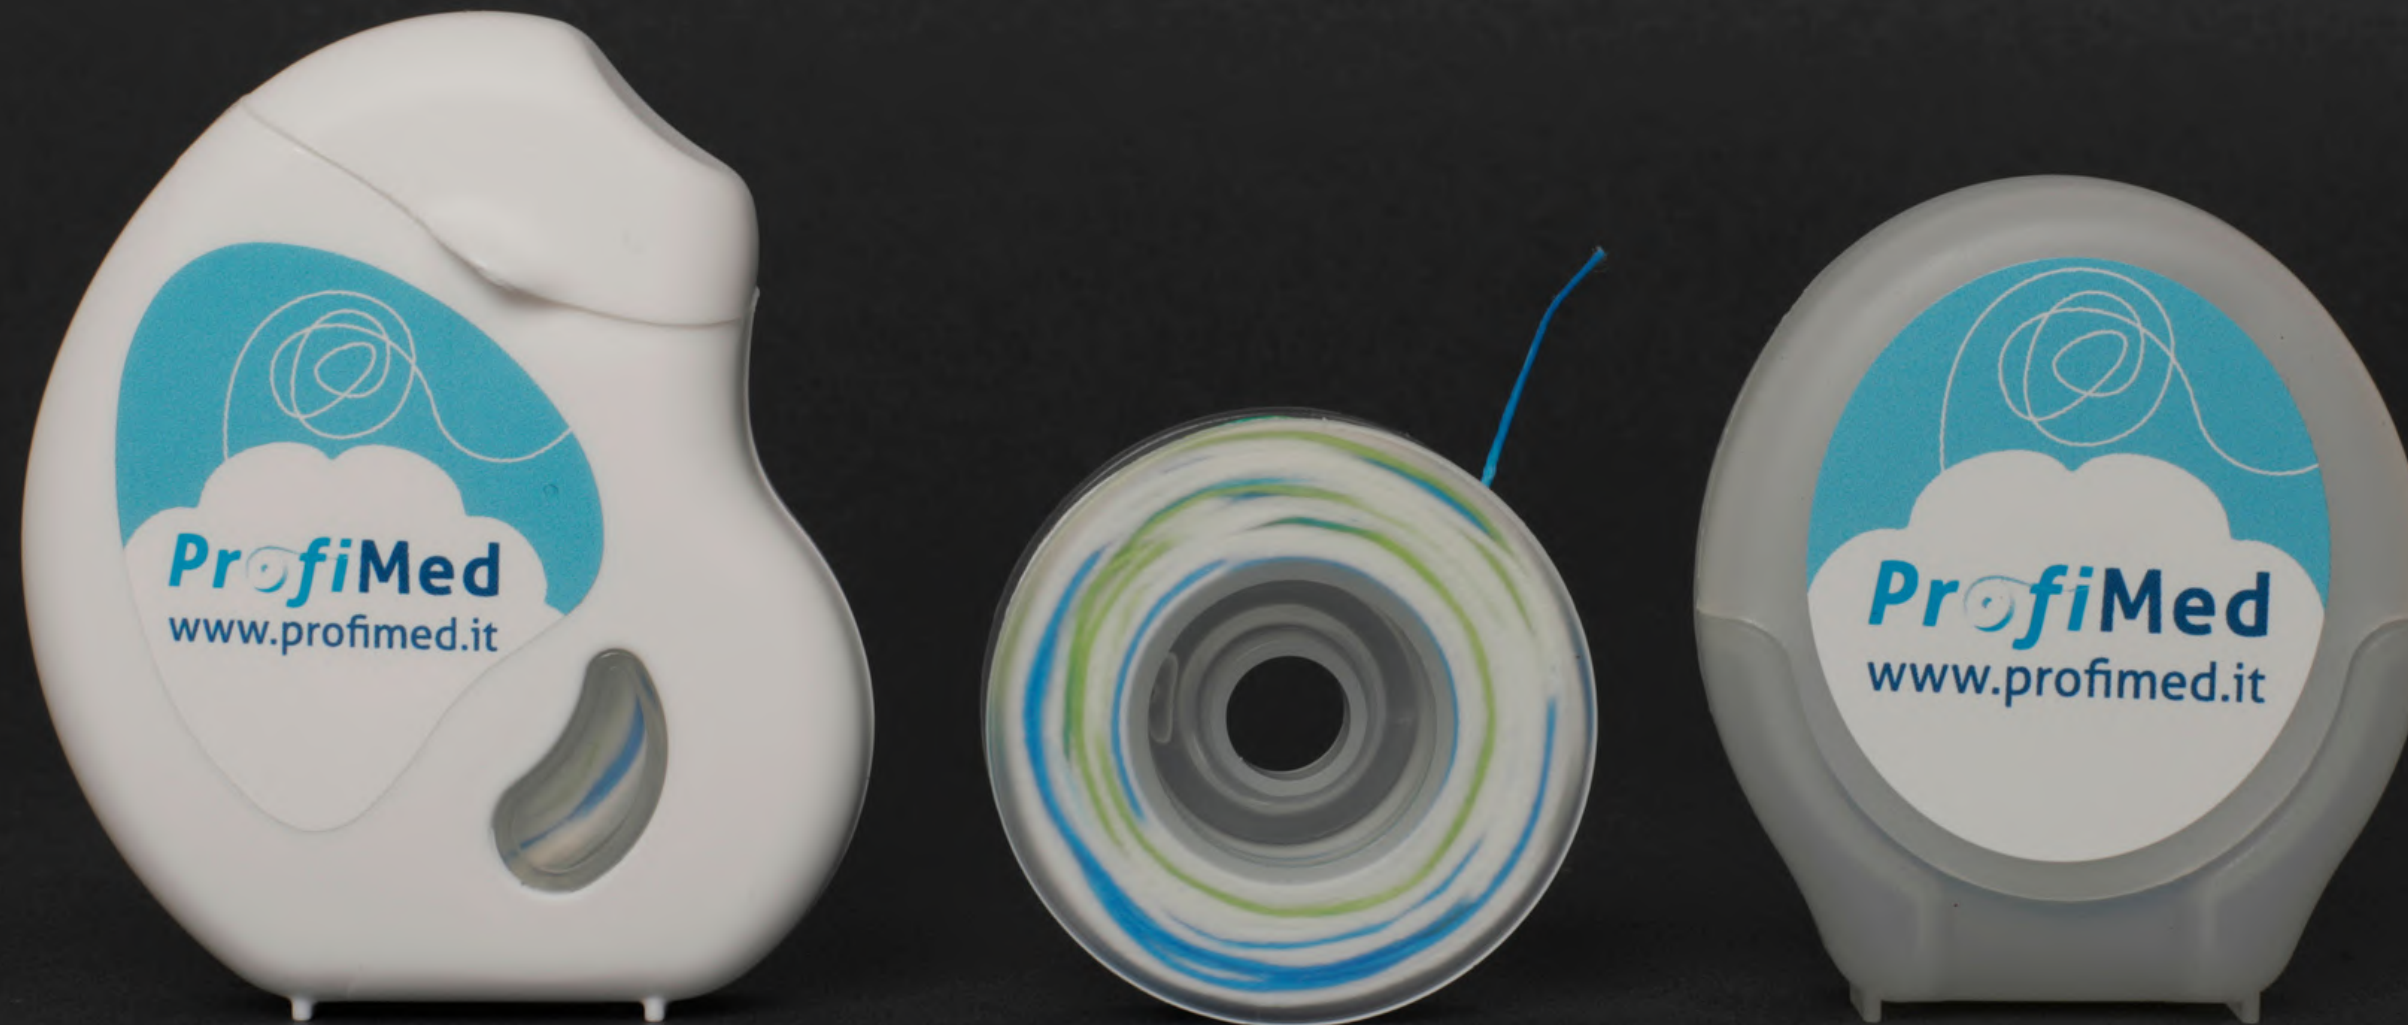

Ortho FLOSS®
comfortable and easy to use

ProfiMed

MEET OUR NEW ORTHOFLOSS

What do you do when you already have a great product? Sit down and rest on your laurels? Well, no, that's not ProfiMed's way...

Ladies and Gentlemen, please welcome our new Orthofloss. Now cleaning around brackets, bridges and implants is a piece of cake!

THE RAINBOW FLOSS

No more dull and boring floss... Our Orthofloss is just like an artist's color palette, see for yourself!

The threader needle: green, blue, light blue or a mix of the two!
Not a clue? We have got a marker in the middle for you!